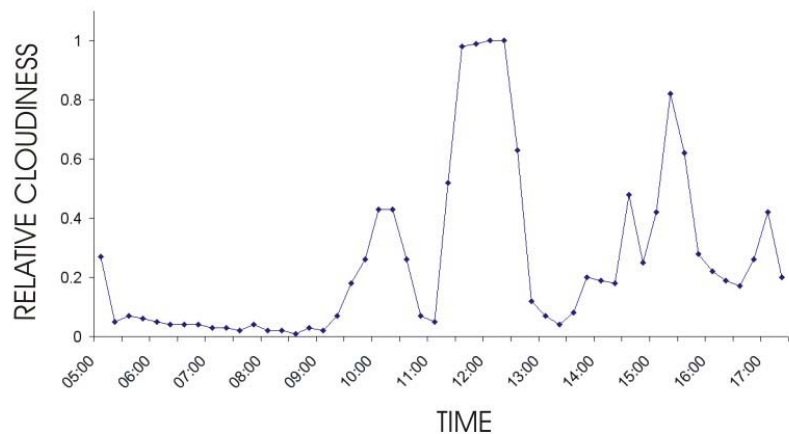

# VIS-J1006-FINDCLOUDS

Precision is  
our business

RAW SKY IMAGE

PROCESSED SKY IMAGE